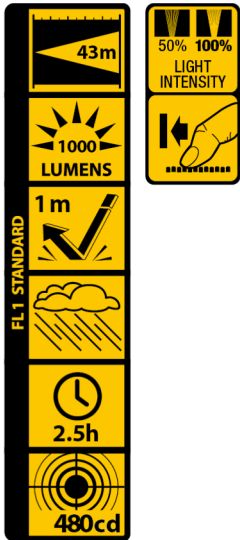

2x 10 Watt LED Working Lamp „Butterfly“ • 1000 Lumen Power

M-WKL-022-DU

Function	100% - 50% - Off 360° completely rotatable 180° individual COB luminaires can be rotated independently COB LED can be switched on independently
LED Type	2x 2x 10 Watt High Power COB LED
Light Output	1000 lumens
Beam Distance	43m
Run Time	100% = 1.5h / 50% = 3.5h
Water Resistance	IP20
Material	Aluminium/plastic
Color	Black
Battery operated	4 x AA Duracell alkaline batteries
Dimensions	242 x 202 x 56mm
Packaging	1 piece in colorbox
EAN	0884620062163